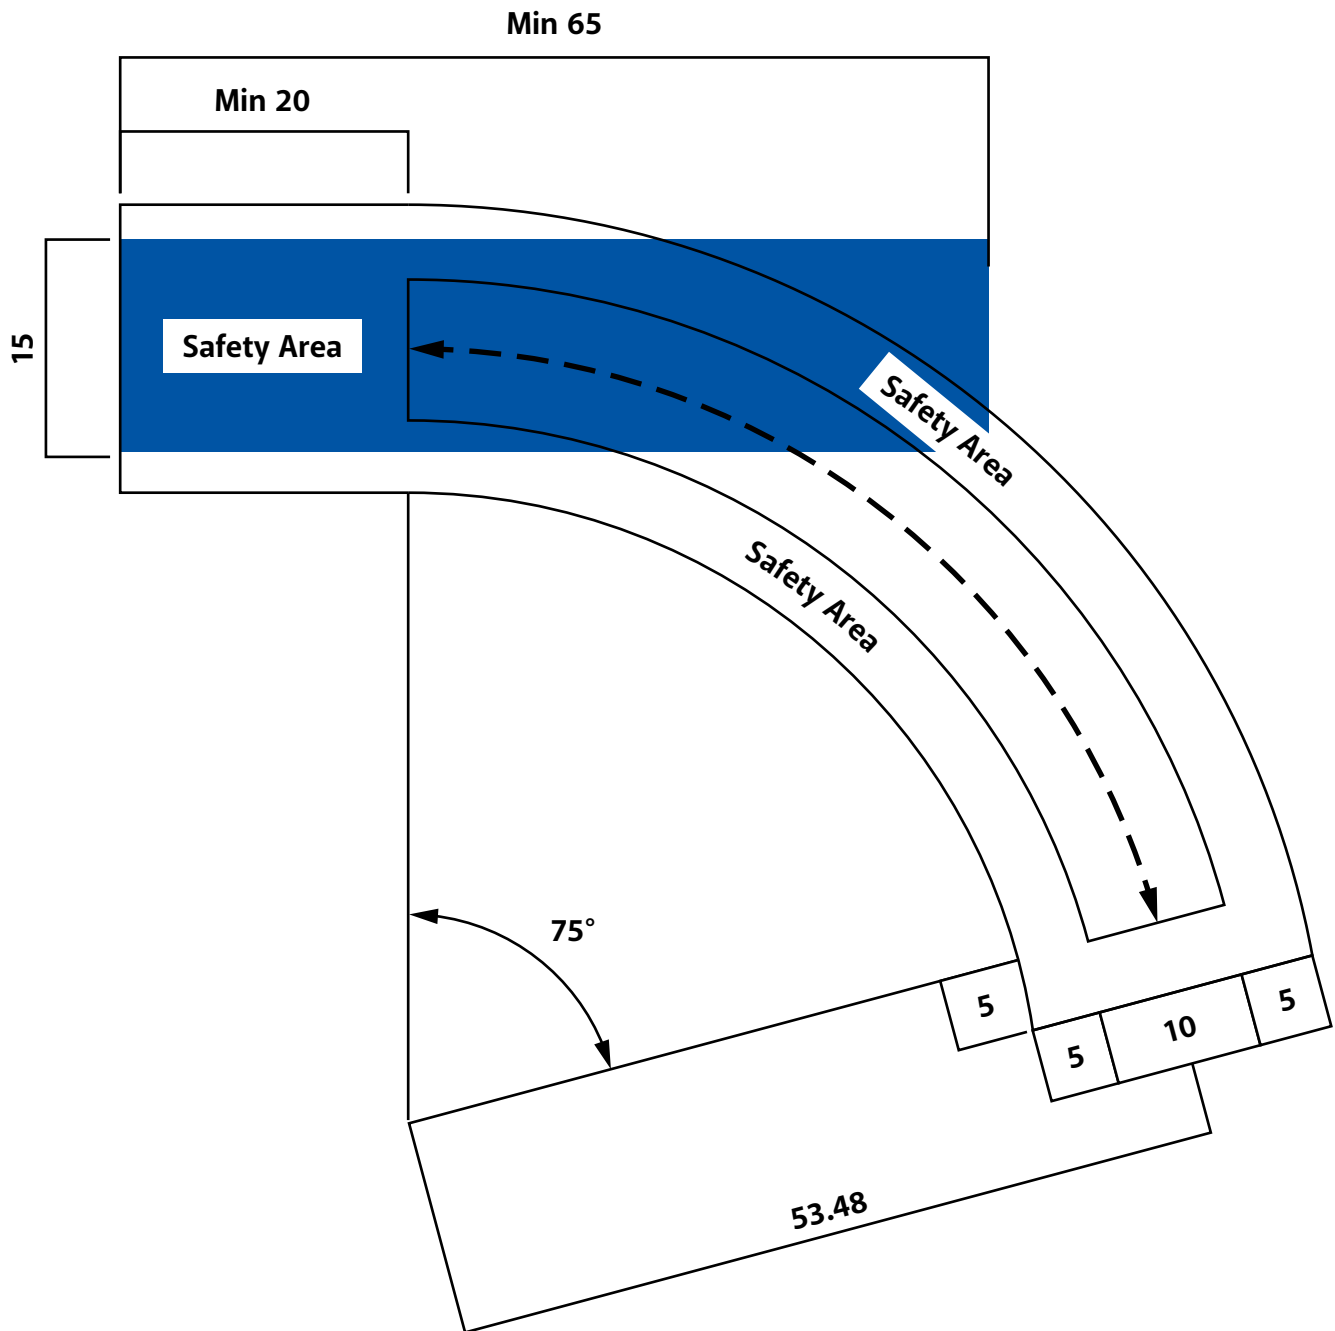

# Addendum G: Examples Of Course Layouts

## 1.1.1 Carved Speed Course (Carved Speed 70 meters)

Chapter 12: USPA National Canopy Piloting Championships Rules

1.1.2 Drag Distance 50m

1.1.3 Zone Accuracy Course